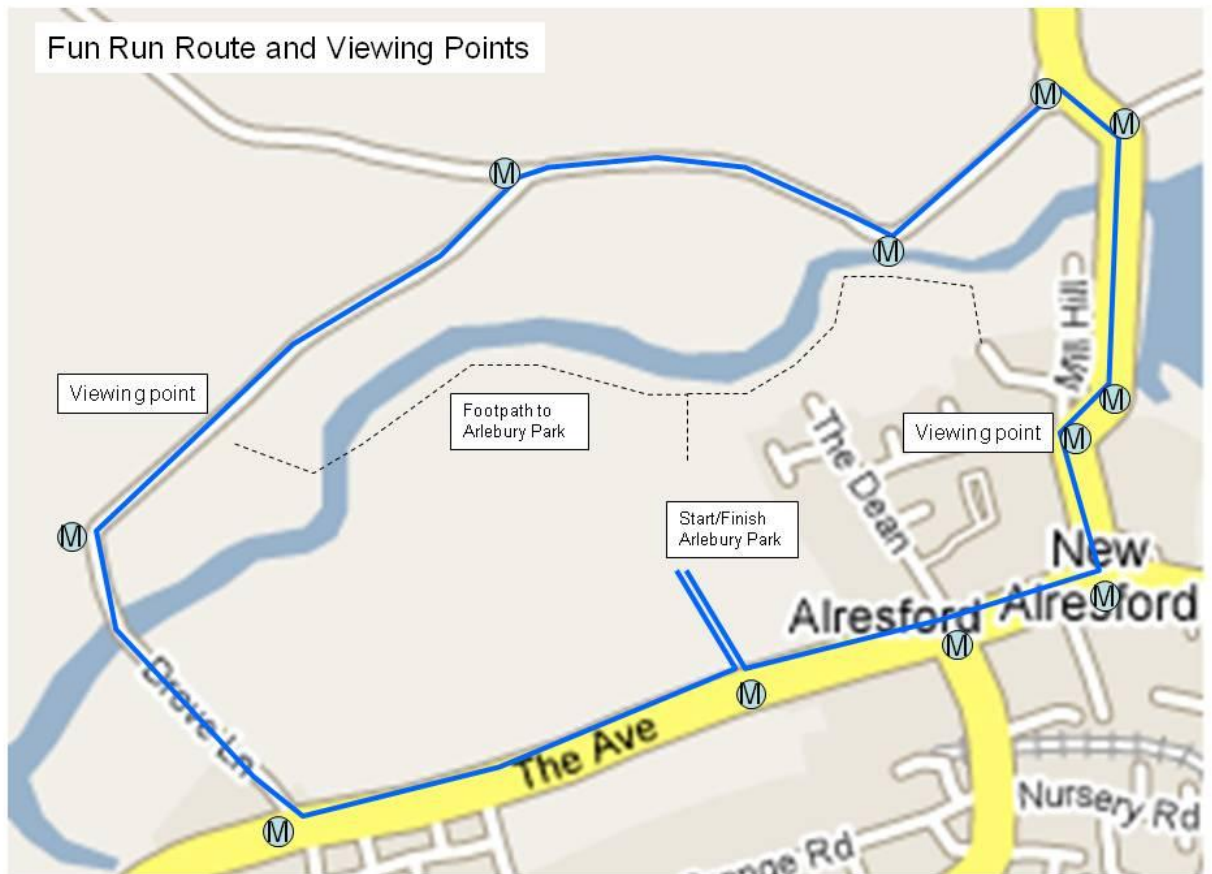

Signature/Parent/Guardian.....

Sun Hill Junior School, Sun Lane, New Alresford, Hampshire SO24 9NB

STRIVING FOR EXCELLENCE THROUGH SUCCESS AND HARMONY

4K FUN RUN (10.15 start) - from Arlebury park down the Avenue & Mill Hill along Drove Lane and back to Arlebury Park.

500m dash (09.30am start) and 1K run (09.40am start) will take place in Arlebury Park

All entrants in the 500m dash, 1K and 4K Fun Runs will receive a medal

Parking will be available at Perins School and the Watercress Line