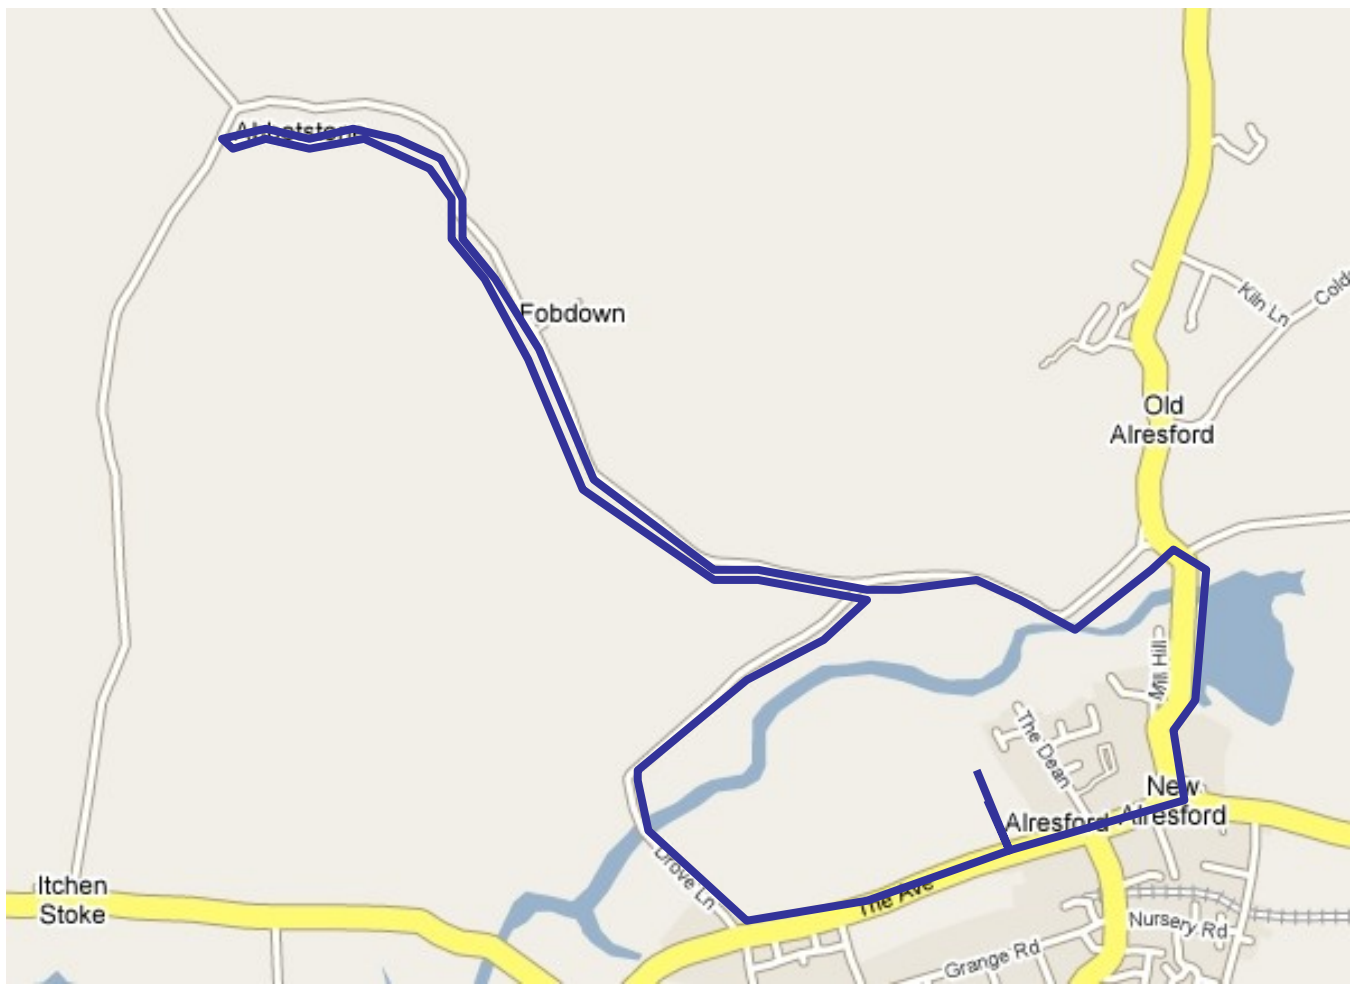

BLOCK LINE = 10K Run (10am start) details can be found at <http://www.alresford10k.org.uk/>

4K FUN RUN (10.15 start) - from Arlebury park down the Avenue & Mill Hill along Drove Lane and back to Arlebury Park.

500m dash (09.30am) and 1K run (09.40am) will take place in Arlebury Park

All entrants in the 500m dash, 1K and 4K Fun Runs will receive a medal

Parking will be available at Perins School and the Watercress Line

PARKING IS NOT AVAILABLE AT ARLEBURY PARK.